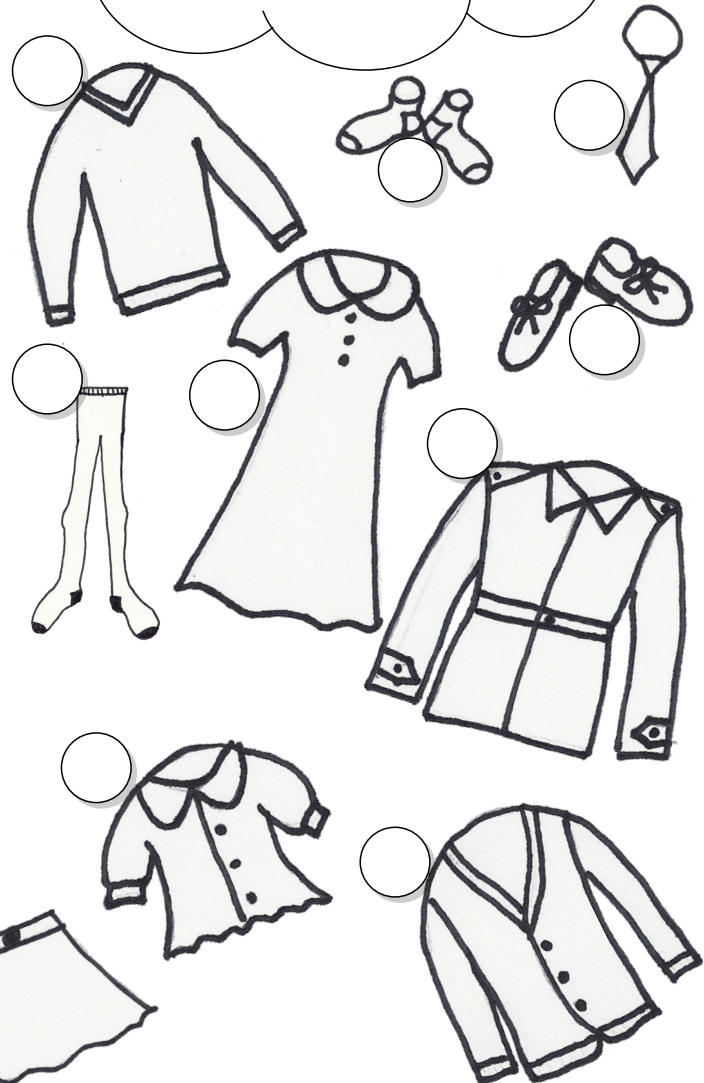

School uniforms girls

Strawberry Hill Primary School

- 1 Look at the school website of „Strawberry Hill Primary School“.
- 2 Find the name of the school.

NAME: _____

CITY: _____ SOURCE: school website

- 3 What does their school uniform look like?
Fill in the missing information.

*green, white, blue, navy, red,
pink, purple, black, orange,
yellow, brown, lilac
squares, stripes, light
green, dark blue...*

CLOTHES	COLOURS
sweater jumper	1
shirt blouse polo shirt	2
blazer cardigan coat	3
skirt	4
socks	5
shoes	6
tie	7
dress	8
<i>lights</i>	9
<i>sandals</i>	10

- 4 Fill in the missing numbers.

★ Colour in the pictures.